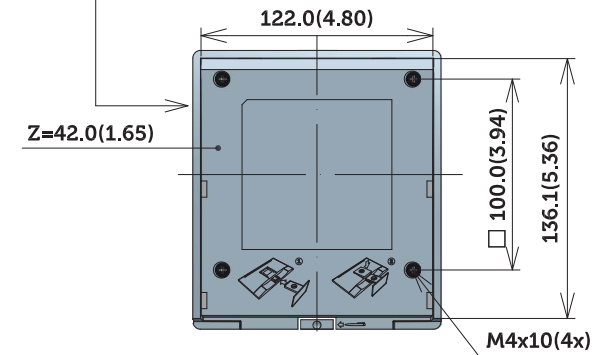

SE1918HV Outline Dimension

Unit : mm(inch)
Dimension : Nominal
Drawing : Not to scale

SE2018HV/SE2018HR Outline Dimension

Unit : mm(inch)
Dimension : Nominal
Drawing : Not to scale

SE2218HV Outline Dimension

Unit : mm(inch)
 Dimension : Nominal
 Drawing : Not to scale