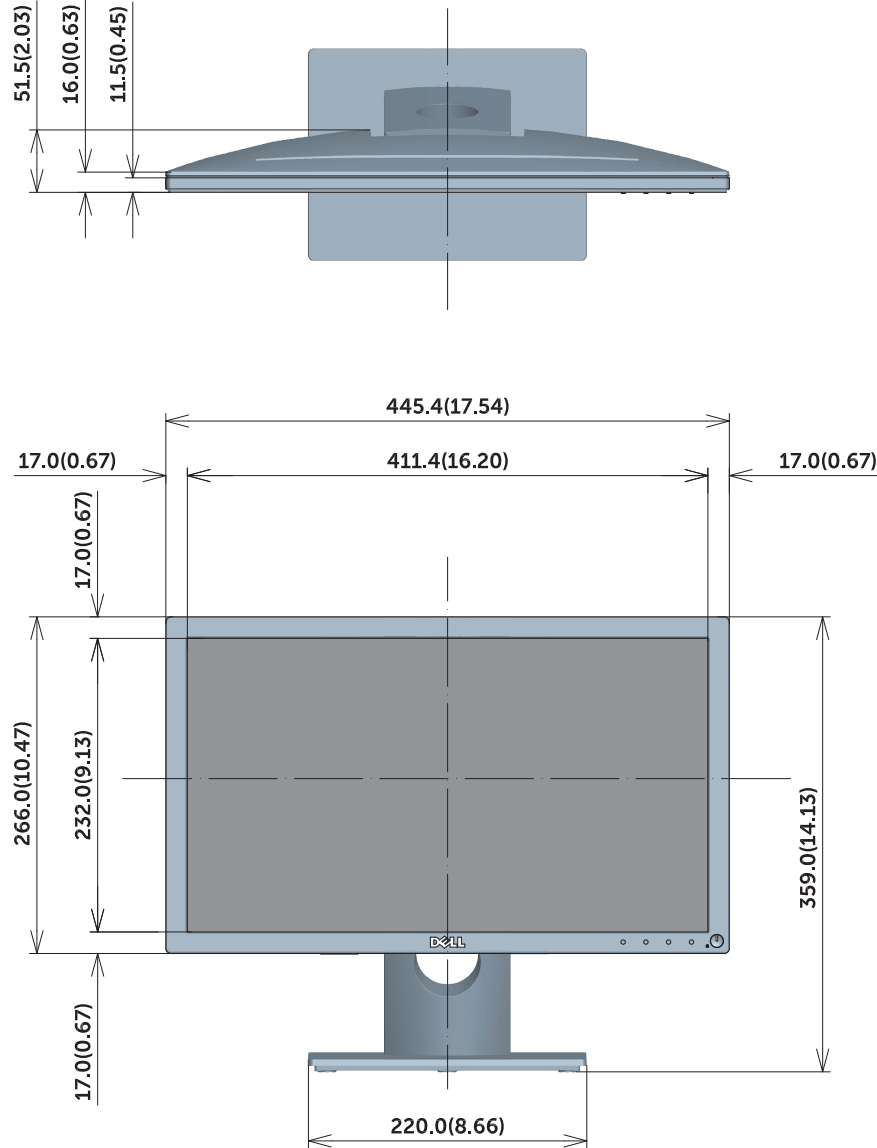

SE1918HV Outline Dimension

Unit : mm(inch)
Dimension : Nominal
Drawing : Not to scale

SE2018HV/SE2018HR Outline Dimension

Unit : mm(inch)
Dimension : Nominal
Drawing : Not to scale

SE2218HV Outline Dimension

Unit : mm(inch)
 Dimension : Nominal
 Drawing : Not to scale