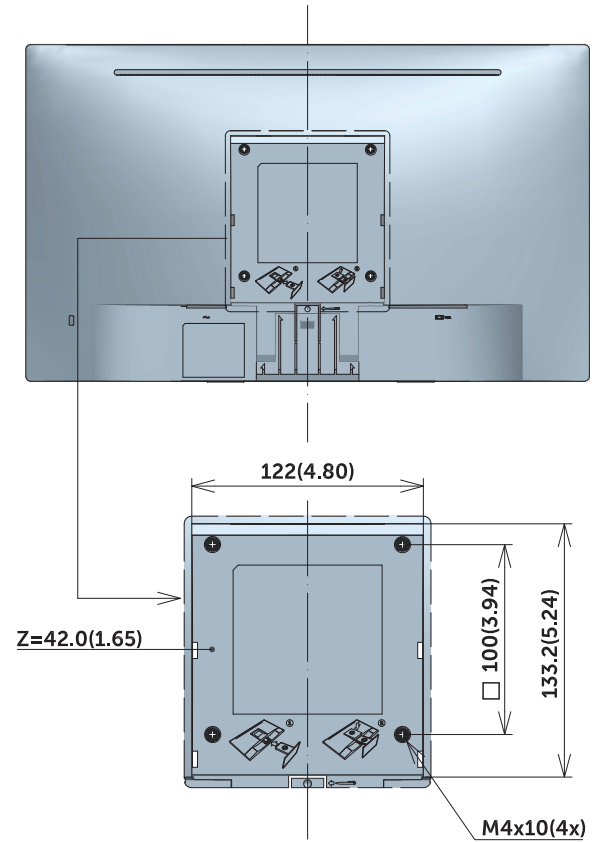

SE1918HV Outline Dimension

Unit : mm(inch)
Dimension : Nominal
Drawing : Not to scale

SE2018HV/SE2018HR Outline Dimension

Unit : mm(inch)
Dimension : Nominal
Drawing : Not to scale

SE2218HV Outline Dimension

Unit : mm(inch)
 Dimension : Nominal
 Drawing : Not to scale